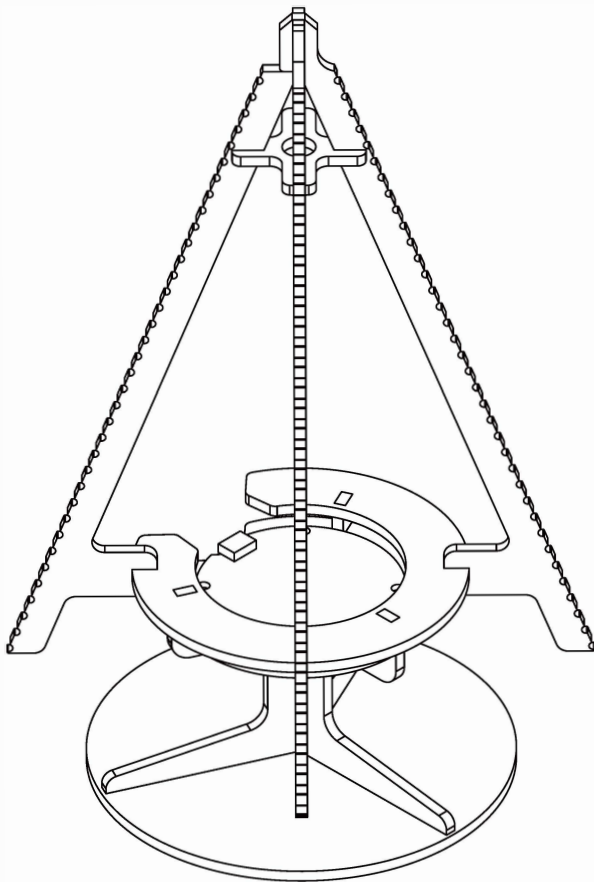

Bluetooth Light Control

Desk Decoration

Designed by fangGu. All Rights Reserved.

IOS [🔗](#)

Android [🔗](#)

Instruction

Assembly sequence ● → ■ → ▲
組裝順序 ● → ■ → ▲

組裝影片
Assembly video
裝飾布置及操做影片
Decorate & Demo

將電路板利用夾鏈袋內的鐵絲固定在 ①
Use silver iron wire
to fix the circuit board to part ①