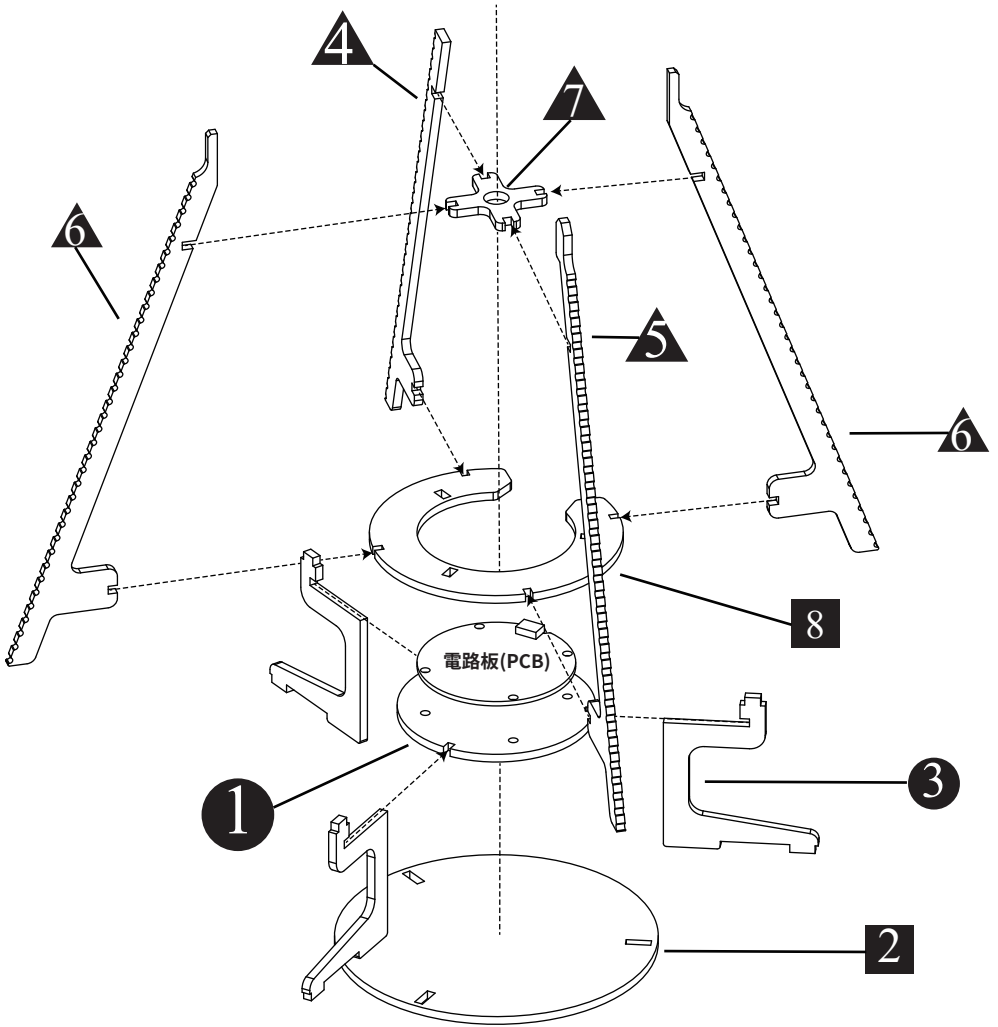

Bluetooth Light Control

Desk Decoration

Designed by fangGu. All Rights Reserved.

IOS [🔗](#)

Android [🔗](#)

Instruction

Assembly sequence ● → ■ → ▲
組裝順序 ● → ■ → ▲

組裝影片
Assembly video
裝飾布置及操做影片
Decorate & Demo

將電路板利用夾鏈袋內的鐵絲固定在 ①
Use silver iron wire
to fix the circuit board to part ①