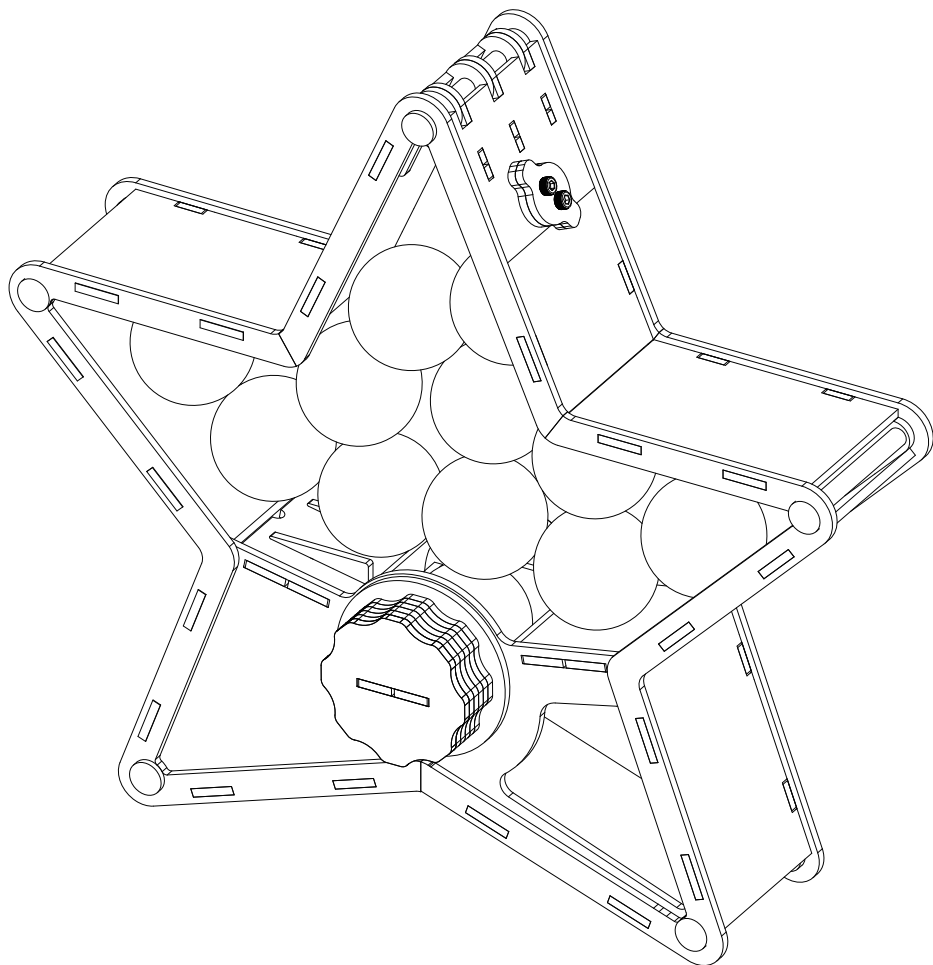

Capsule Machine

Mark IV

FUN COLLECTION

組裝影片
Assembly video

<https://www.youtube.com/watch?v=C5NR-Ajoalg>

Instruction

1號木板
Board No.1

零件A
Part A

C1 B7 B8 E1 E2

本頁所需零件
Parts required on this page.

C9 x3

C7 C6 B6

C9 B5

E4 E5

A1 A2 C4 x7

B1

B2 **B3** **C8**_{x2}

A1

E3

B4

B9

C3

C2

A3

A6 x5

C5

D4

燈的組裝方式請見QR Code影片
Please see the QR Code video for
how to assemble the light string.

- D1
- D2
- D3
- E6

完成
Finish.

FunCollection.

www.fanggu.org