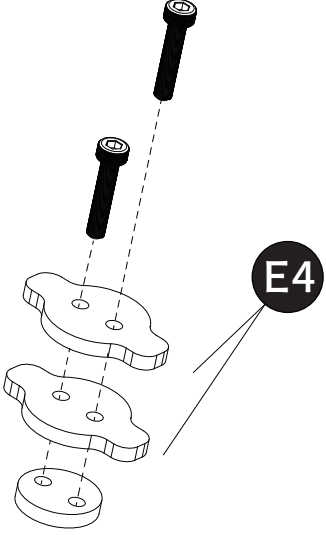

Capsule Machine

Mark IV

FUN COLLECTION

組裝影片
Assembly video

<https://www.youtube.com/watch?v=C5NR-Ajoalg>

Instruction

1號木板
Board No.1

零件A
Part A

C1 B7 B8 E1 E2

本頁所需零件
Parts required on this page.

C9 x3

C7 C6 B6

C9 B5

E4 E5

A1 A2 C4 x7

B1

B2 **B3** **C8**_{x2}

A1

E3

B4

B9

C3

C2

A3

A6 x5

C5

D4

燈的組裝方式請見QR Code影片
Please see the QR Code video for
how to assemble the light string.

- D1
- D2
- D3
- E6

完成
Finish.

FunCollection.

www.fanggu.org