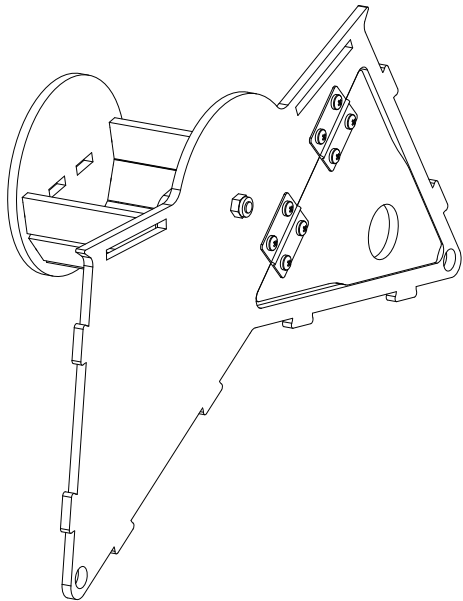

Capsule Machine

Mark IV

FUN COLLECTION

組裝影片
Assembly video

<https://www.youtube.com/watch?v=C5NR-Ajoalg>

Instruction

1號木板
Board No.1

零件A
Part A

C1 B7 B8 E1 E2

本頁所需零件
Parts required on this page.

C9 x3

C7 C6 B6

C9 B5

E4 E5

A1 A2 C4 x7

B1

B2 **B3** **C8**_{x2}

A1

E3

B4

B9

C3

C2

A3

A6 x5

C5

D4

燈的組裝方式請見QR Code影片
Please see the QR Code video for
how to assemble the light string.

- D1
- D2
- D3
- E6

完成
Finish.

FunCollection.

www.fanggu.org