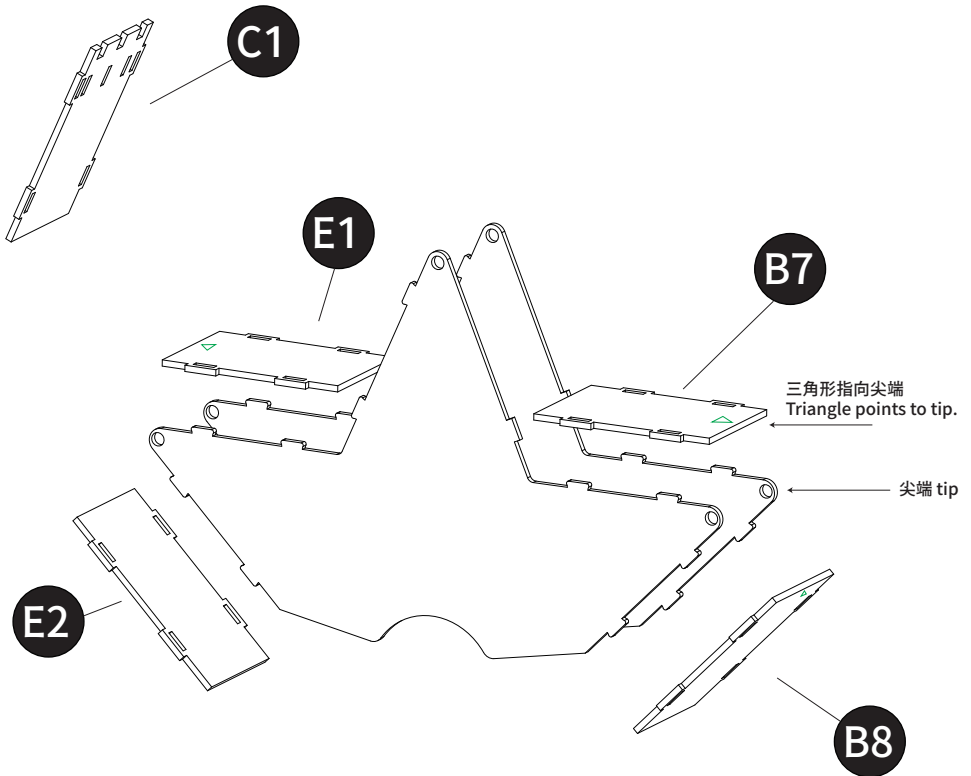

Capsule Machine

Mark IV

FUN COLLECTION

組裝影片
Assembly video

<https://www.youtube.com/watch?v=C5NR-Ajoalg>

Instruction

1號木板
Board No.1

零件A
Part A

C1 B7 B8 E1 E2

本頁所需零件
Parts required on this page.

C9 x3

C7 C6 B6

C9 B5

E4 E5

A1 A2 C4 x7

B1

A6 x5

C5

D4

燈的組裝方式請見QR Code影片
Please see the QR Code video for
how to assemble the light string.

- D1
- D2
- D3
- E6

完成
Finish.

FunCollection.

www.fanggu.org