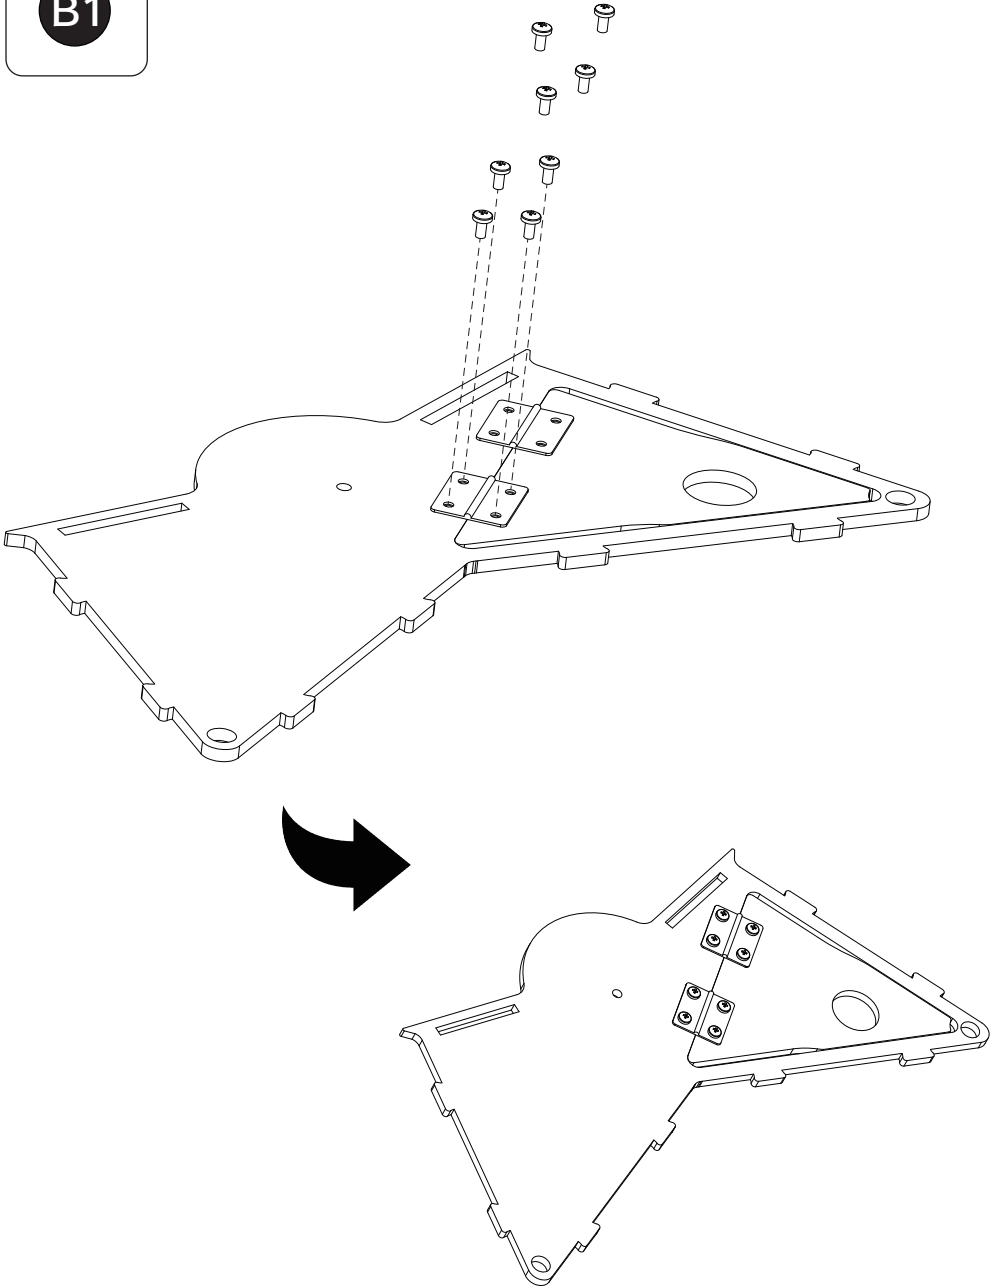

Capsule Machine

Mark IV

FUN COLLECTION

組裝影片
Assembly video

<https://www.youtube.com/watch?v=C5NR-Ajoalg>

Instruction

1號木板
Board No.1

零件A
Part A

C1 B7 B8 E1 E2

本頁所需零件
Parts required on this page.

C9 x3

C7 C6 B6

C9 B5

E4 E5

A1 A2 C4 x7

B1

B2 **B3** **C8**_{x2}

A1

E3

B4

B9

C3

C2

A3

A6 x5

C5

D4

燈的組裝方式請見QR Code影片
Please see the QR Code video for
how to assemble the light string.

- D1
- D2
- D3
- E6

完成
Finish.

FunCollection.

www.fanggu.org