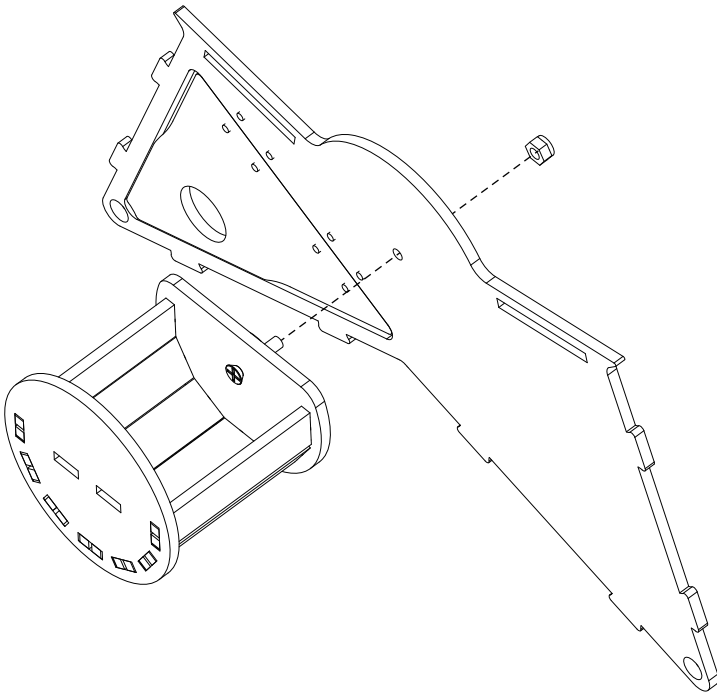

Capsule Machine

Mark IV

FUN COLLECTION

組裝影片
Assembly video

<https://www.youtube.com/watch?v=C5NR-Ajoalg>

Instruction

1號木板
Board No.1

零件A
Part A

C1 B7 B8 E1 E2

本頁所需零件
Parts required on this page.

C9 x3

C7 C6 B6

C9 B5

E4 E5

A1 A2 C4 x7

B1

B2 **B3** **C8**_{x2}

A1

E3

B4

B9

C3

C2

A3

A6 x5

C5

D4

燈的組裝方式請見QR Code影片
Please see the QR Code video for
how to assemble the light string.

- D1
- D2
- D3
- E6

完成
Finish.

FunCollection.

www.fanggu.org