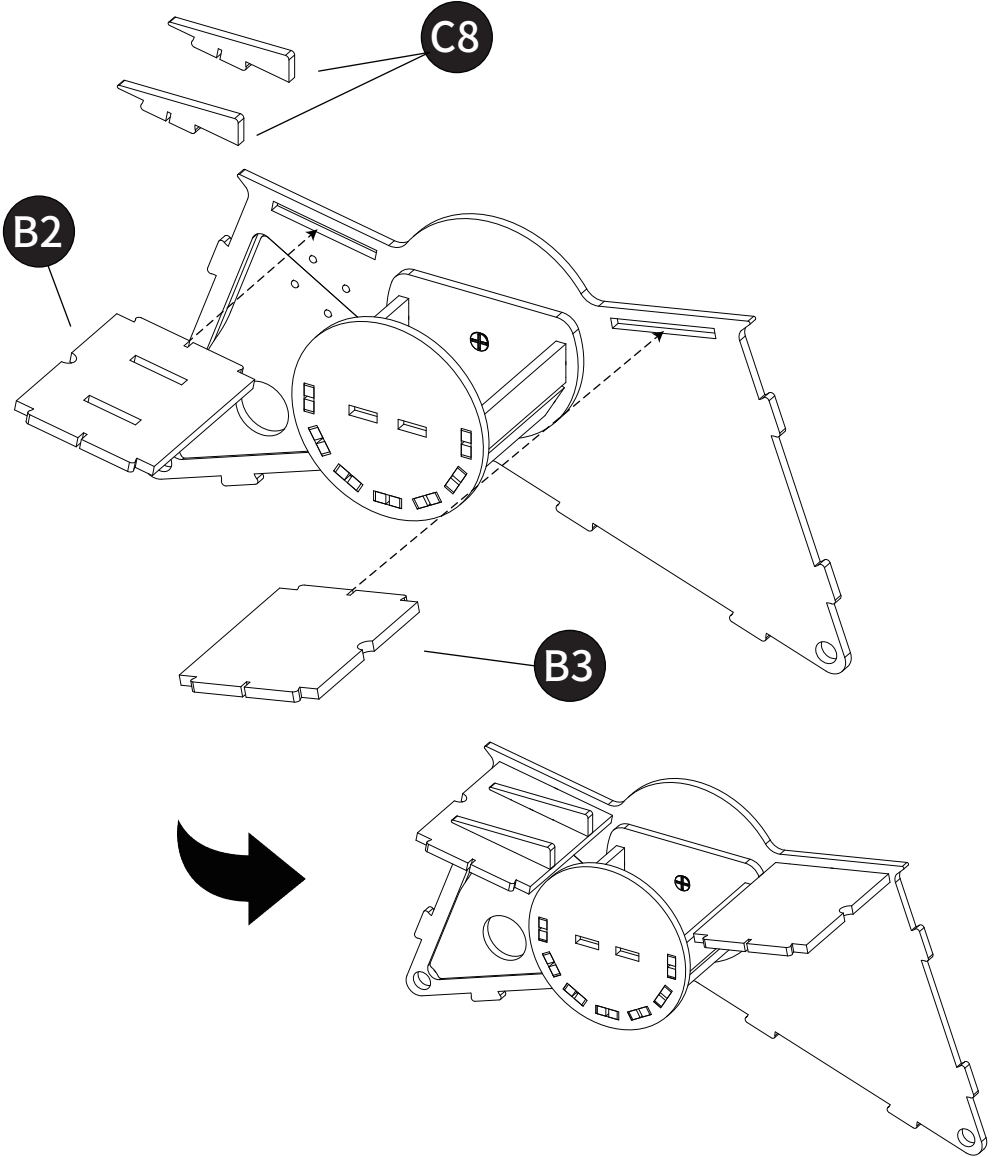

Capsule Machine

Mark IV

FUN COLLECTION

組裝影片
Assembly video

<https://www.youtube.com/watch?v=C5NR-Ajoalg>

Instruction

1號木板
Board No.1

零件A
Part A

C1 B7 B8 E1 E2

本頁所需零件
Parts required on this page.

C9 x3

C7 C6 B6

C9 B5

E4 E5

A1 A2 C4 x7

B1

B2 **B3** **C8**_{x2}

A1

E3

B4

B9

C3

C2

A3

A6 x5

C5

D4

燈的組裝方式請見QR Code影片
Please see the QR Code video for
how to assemble the light string.

- D1
- D2
- D3
- E6

完成
Finish.

FunCollection.

www.fanggu.org