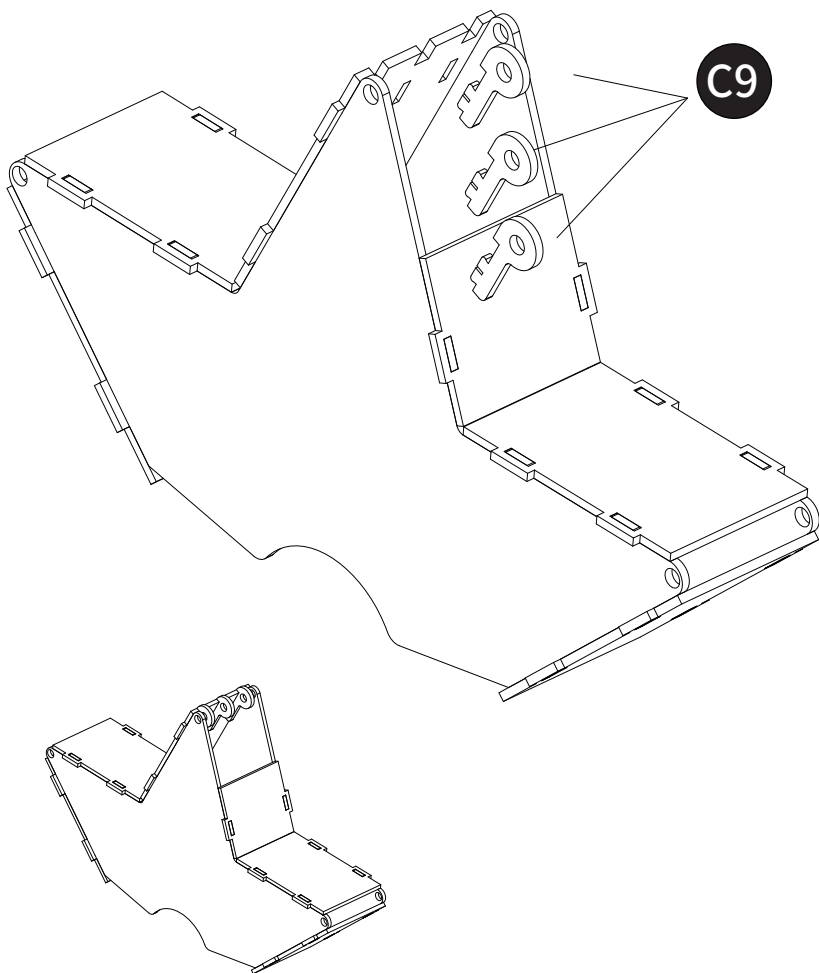

Capsule Machine

Mark IV

FUN COLLECTION

組裝影片
Assembly video

<https://www.youtube.com/watch?v=C5NR-Ajoalg>

Instruction

1號木板
Board No.1

零件A
Part A

C1 B7 B8 E1 E2

本頁所需零件
Parts required on this page.

C9 x3

C7 C6 B6

C9 B5

E4 E5

A1 A2 C4 x7

B1

A6 x5

C5

D4

燈的組裝方式請見QR Code影片
Please see the QR Code video for
how to assemble the light string.

- D1
- D2
- D3
- E6

完成
Finish.

FunCollection.

www.fanggu.org